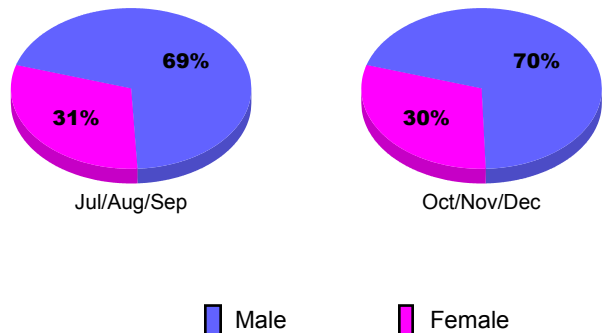

Membership Results 2010-2011

Goal, New, Dropped, Gain/Loss

Comparison of Membership Gain/Loss

Current Year Compared to the Previous Year

Gender Comparison 2010-2011

2010-2011 GMT Reports for District (or Undistricted) **District 105BS WALES**