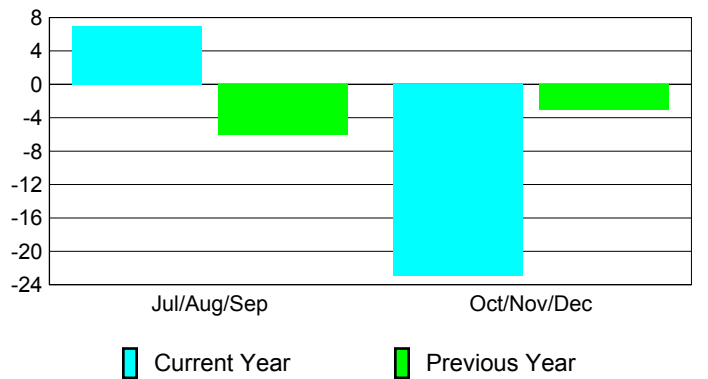

Comparison of Membership Gain/Loss

Current Year Compared to the Previous Year